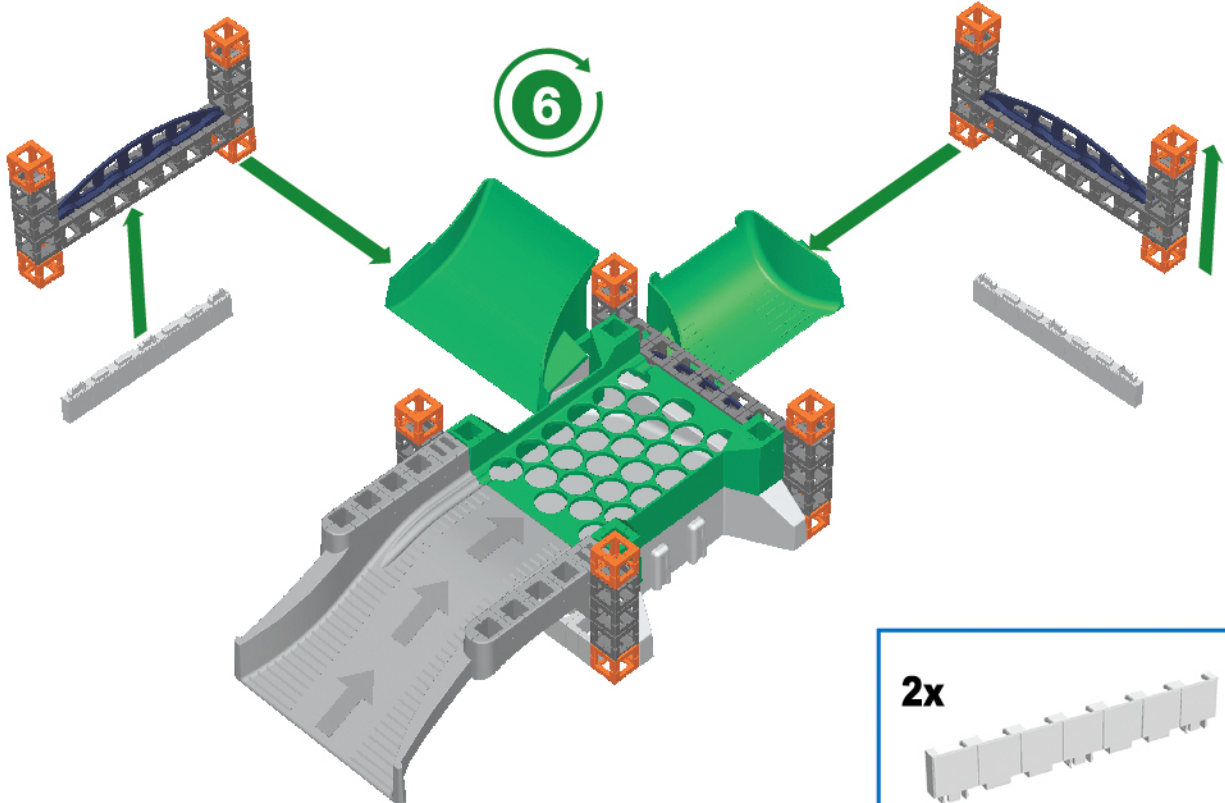

DOZER & RECYCLING CENTER

 10x	 10x	 1x	 1x	 1x	 1x
 2x	 2x	 21x	 1x	 1x	 1x
 2x	 2x	 2x	 1x	 1x	 1x
 10x	 10x	 1x	 1x	 1x	 1x
 20x	 1x				

Color of building pieces may differ from those shown.

Battery Installation and Operation

Dozer

1. Press the on/off pushbutton on your Rokenbok machine. The lights will come on and an ascending tone will be heard.

2. Select Your Machine

Press and hold the **R** select button on the ROK Star Controller and aim the controller at the machine's receiver as shown. When a ringing chime is heard release the **R** button and the machine is in your control.

3. Operation

For optimal control aim the controller at the Rokenbok machine.

ROK Star Controller required, not included.

ROK Star is a unique technology that lets you:

- Control any number of Rokenbok machines with a single, wireless controller.
- Switch between vehicles on the go.
- Everyone can play! Add as many ROK Star controllers as you want.