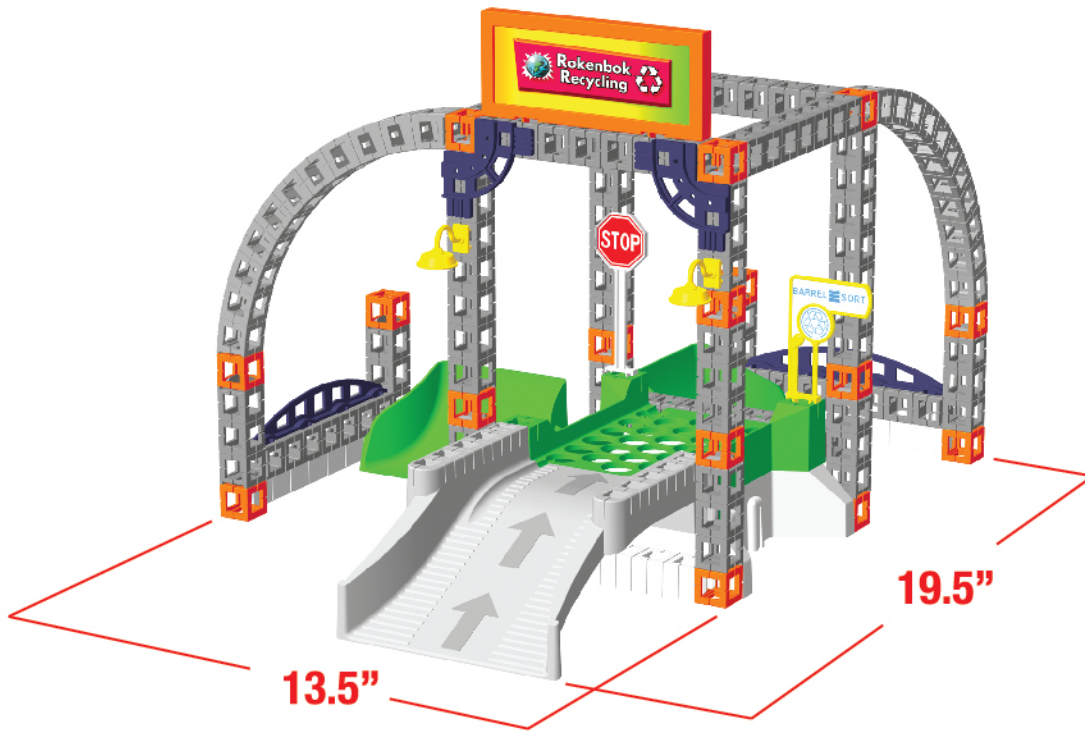

DOZER & RECYCLING CENTER

 10x	 10x	 1x	 1x	 1x	 1x
 2x	 2x	 21x	 1x	 1x	 1x
 2x	 2x	 2x	 1x	 1x	 1x
 10x	 10x	 1x	 1x	 1x	 1x
 20x	 1x				

Color of building pieces may differ from those shown.

Battery Installation and Operation

3. Operation

For optimal control aim the controller at the Rokenbok machine.

ROK Star Controller required, not included.

ROK Star is a unique technology that lets you:

- Control any number of Rokenbok machines with a single, wireless controller.
- Switch between vehicles on the go.
- Everyone can play! Add as many ROK Star controllers as you want.