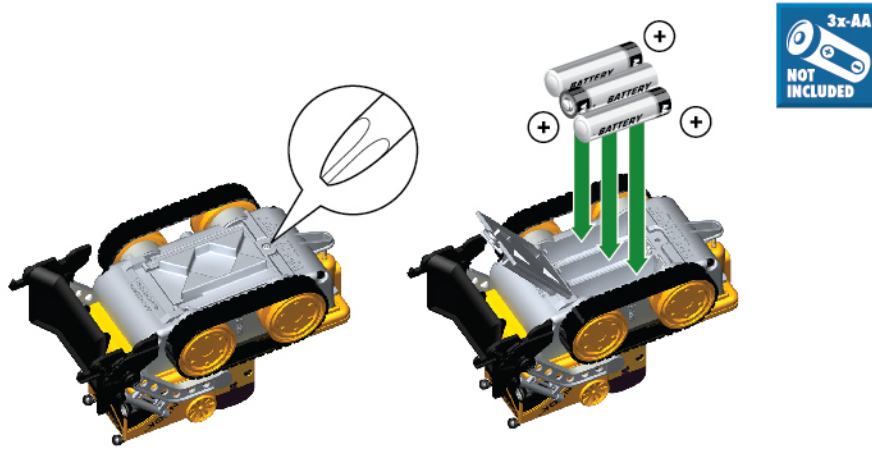

DOZER & RECYCLING CENTER

 10x	 10x	 1x	 1x	 1x	 1x
 2x	 2x	 21x	 1x	 1x	 1x
 2x	 2x	 2x	 1x	 1x	 1x
 10x	 10x	 1x	 1x	 1x	 1x
 20x	 1x				

Color of building pieces may differ from those shown.

Battery Installation and Operation

Dozer

1. Press the on/off pushbutton on your Rokenbok machine. The lights will come on and an ascending tone will be heard.

2. Select Your Machine

Press and hold the **R** select button on the ROK Star Controller and aim the controller at the machine's receiver as shown. When a ringing chime is heard release the **R** button and the machine is in your control.

3. Operation

For optimal control aim the controller at the Rokenbok machine.

ROK Star Controller required, not included.

ROK Star is a unique technology that lets you:

- Control any number of Rokenbok machines with a single, wireless controller.
- Switch between vehicles on the go.
- Everyone can play! Add as many ROK Star controllers as you want.