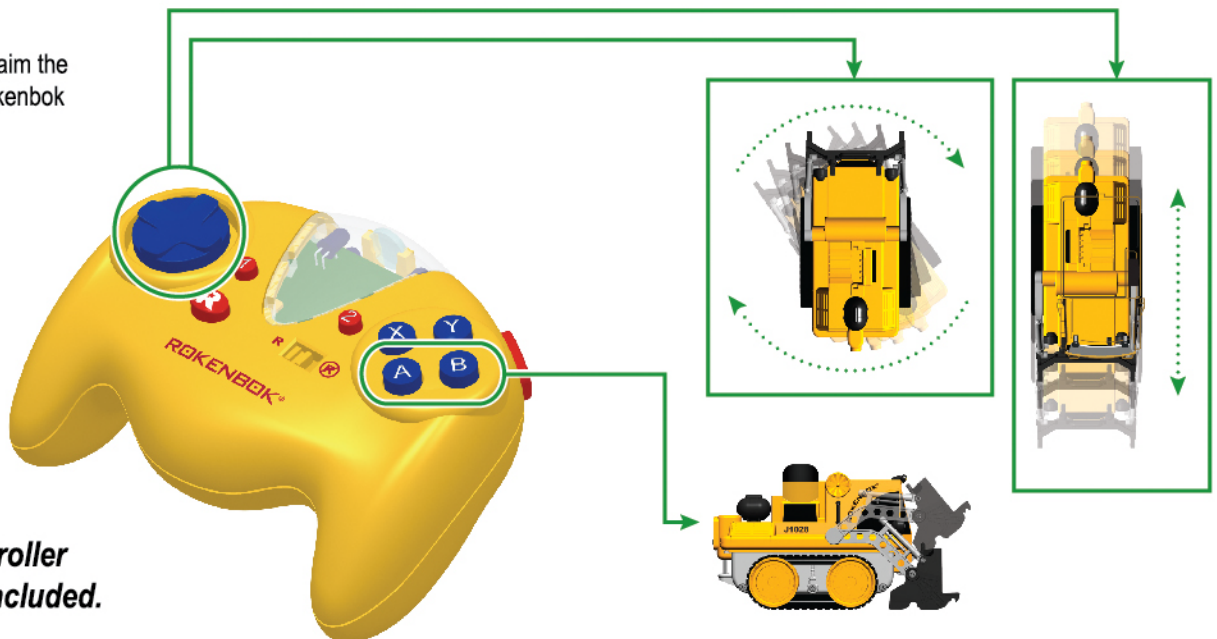

Dozer

1. Press the on/off pushbutton on your Rokenbok machine. The lights will come on and an ascending tone will be heard.

2. Select Your Machine

Press and hold the **R** select button on the ROK Star Controller and aim the controller at the machine's receiver as shown. When a ringing chime is heard release the **R** button and the machine is in your control.

3. Operation

For optimal control aim the controller at the Rokenbok machine.

ROK Star Controller required, not included.

ROK Star is a unique technology that lets you:

- Control any number of Rokenbok machines with a single, wireless controller.
- Switch between vehicles on the go.
- Everyone can play! Add as many ROK Star controllers as you want.