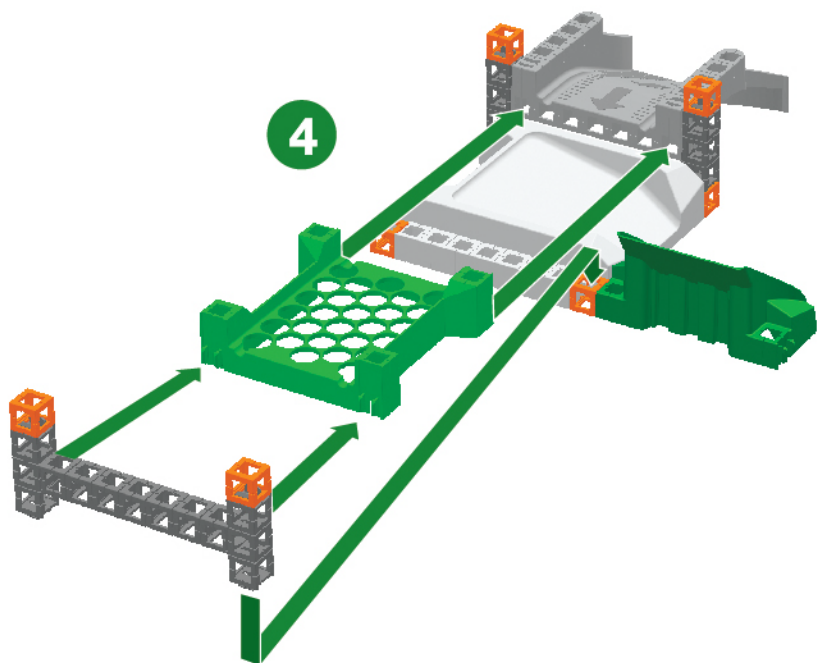

DOZER & RECYCLING CENTER

 10x	 10x	 1x	 1x	 1x	 1x
 2x	 2x	 21x	 1x	 1x	 1x
 2x	 2x	 2x	 1x	 1x	 1x
 10x	 10x	 1x	 1x	 1x	 1x
 20x	 1x				

Color of building pieces may differ from those shown.

Battery Installation and Operation

Dozer

1. Press the on/off pushbutton on your Rokenbok machine. The lights will come on and an ascending tone will be heard.

2. Select Your Machine

Press and hold the **R** select button on the ROK Star Controller and aim the controller at the machine's receiver as shown. When a ringing chime is heard release the **R** button and the machine is in your control.

3. Operation

For optimal control aim the controller at the Rokenbok machine.

ROK Star Controller required, not included.

ROK Star is a unique technology that lets you:

- Control any number of Rokenbok machines with a single, wireless controller.
- Switch between vehicles on the go.
- Everyone can play! Add as many ROK Star controllers as you want.