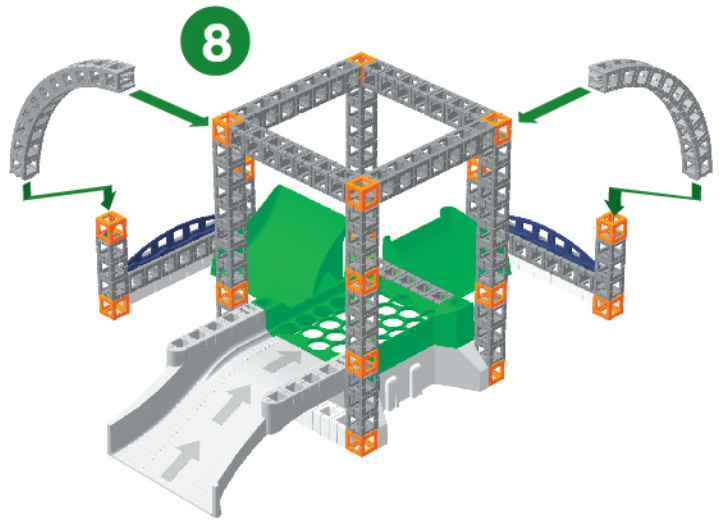

DOZER & RECYCLING CENTER

 10x	 10x	 1x	 1x	 1x	 1x
 2x	 2x	 21x	 1x	 1x	 1x
 2x	 2x	 2x	 1x	 1x	 1x
 10x	 10x	 1x	 1x	 1x	 1x
 20x	 1x				

Color of building pieces may differ from those shown.

Battery Installation and Operation

3. Operation

For optimal control aim the controller at the Rokenbok machine.

ROK Star Controller required, not included.

ROK Star is a unique technology that lets you:

- Control any number of Rokenbok machines with a single, wireless controller.
- Switch between vehicles on the go.
- Everyone can play! Add as many ROK Star controllers as you want.