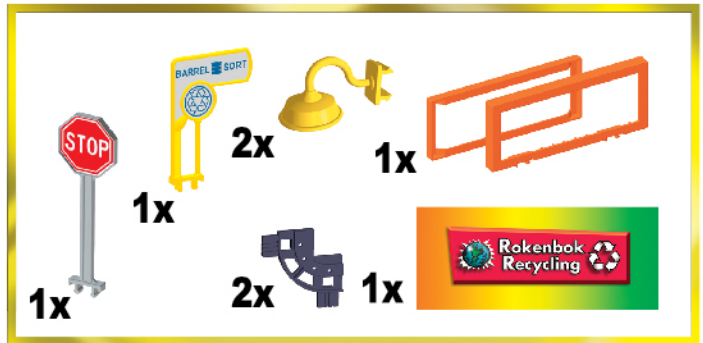

DOZER & RECYCLING CENTER

 10x	 10x	 1x	 1x	 1x	 1x
 2x	 2x	 21x	 1x	 1x	 1x
 2x	 2x	 2x	 1x	 1x	 1x
 10x	 10x	 1x	 1x	 1x	 1x
 20x	 1x				

Color of building pieces may differ from those shown.

Battery Installation and Operation

Dozer

1. Press the on/off pushbutton on your Rokenbok machine. The lights will come on and an ascending tone will be heard.

2. Select Your Machine

Press and hold the **R** select button on the ROK Star Controller and aim the controller at the machine's receiver as shown. When a ringing chime is heard release the **R** button and the machine is in your control.