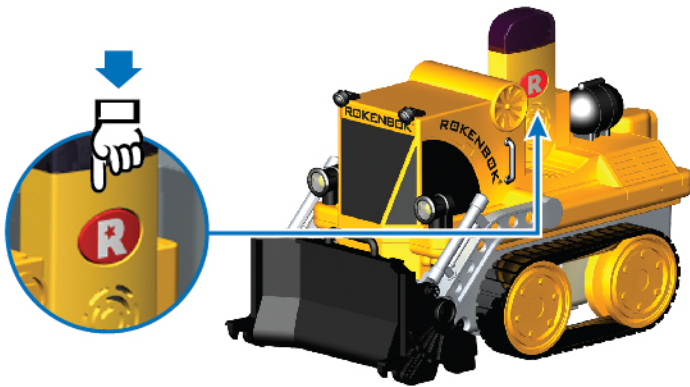

DOZER & RECYCLING CENTER

 10x	 10x	 1x	 1x	 1x	 1x
 2x	 2x	 21x	 1x	 1x	 1x
 2x	 2x	 2x	 1x	 1x	 1x
 10x	 10x	 1x	 1x	 1x	 1x
 20x	 1x				

Color of building pieces may differ from those shown.

Battery Installation and Operation

Dozer

1. Press the on/off pushbutton on your Rokenbok machine. The lights will come on and an ascending tone will be heard.

2. Select Your Machine

Press and hold the **R** select button on the ROK Star Controller and aim the controller at the machine's receiver as shown. When a ringing chime is heard release the **R** button and the machine is in your control.

3. Operation

For optimal control aim the controller at the Rokenbok machine.

ROK Star Controller required, not included.

ROK Star is a unique technology that lets you:

- Control any number of Rokenbok machines with a single, wireless controller.
- Switch between vehicles on the go.
- Everyone can play! Add as many ROK Star controllers as you want.