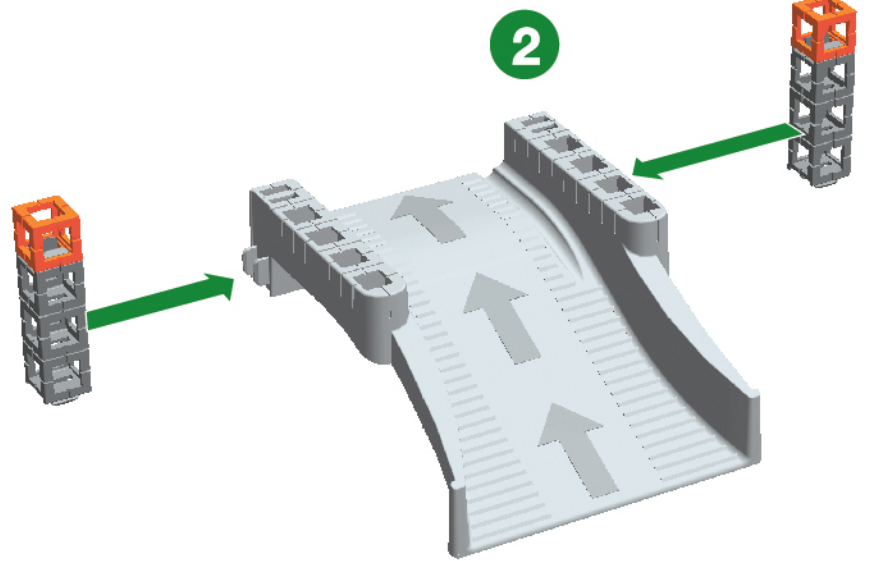

DOZER & RECYCLING CENTER

 10x	 10x	 1x	 1x	 1x	 1x
 2x	 2x	 21x	 1x	 1x	 1x
 2x	 2x	 2x	 1x	 1x	 1x
 10x	 10x	 1x	 1x	 1x	 1x
 20x	 1x				

Color of building pieces may differ from those shown.

Battery Installation and Operation

3. Operation

For optimal control aim the controller at the Rokenbok machine.

ROK Star Controller required, not included.

ROK Star is a unique technology that lets you:

- Control any number of Rokenbok machines with a single, wireless controller.
- Switch between vehicles on the go.
- Everyone can play! Add as many ROK Star controllers as you want.