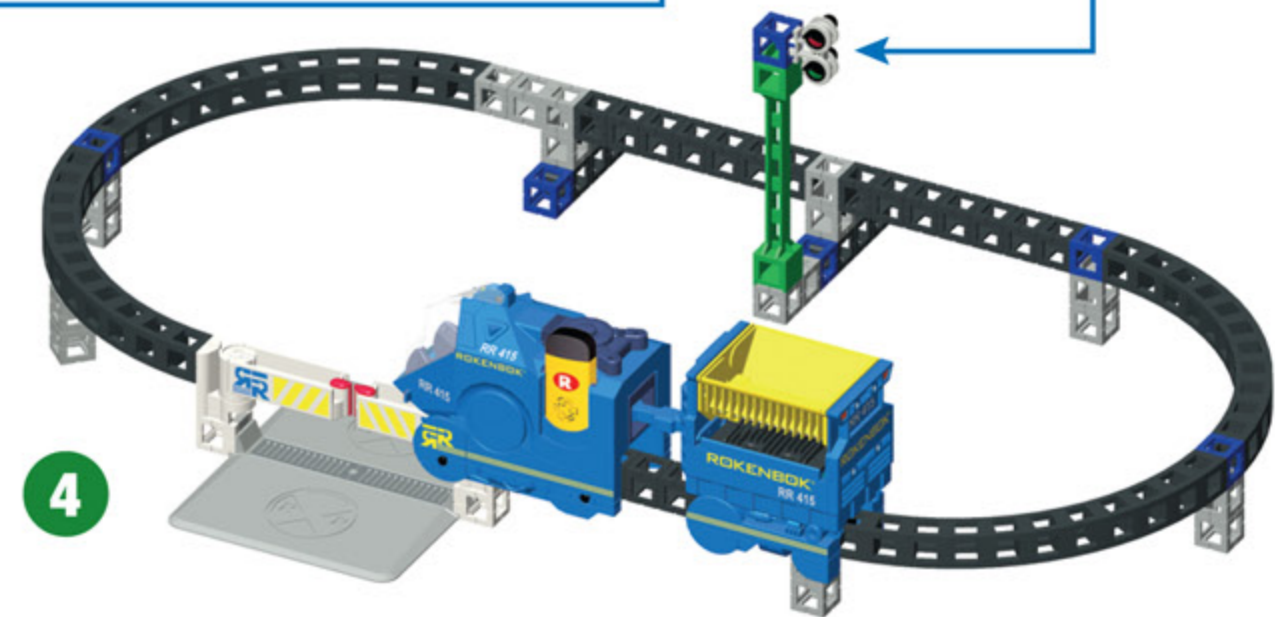

ROKENBOK®

S Y S T E M

Color of building pieces may differ from those shown.

- Rokenbok recommends premium alkaline batteries for use in your Rokenbok Machine.
- Batteries are to be inserted with correct polarity as shown.
- Do not mix old and new batteries.
- Do not mix alkaline, standard (carbon-zinc) or nickel cadmium batteries.