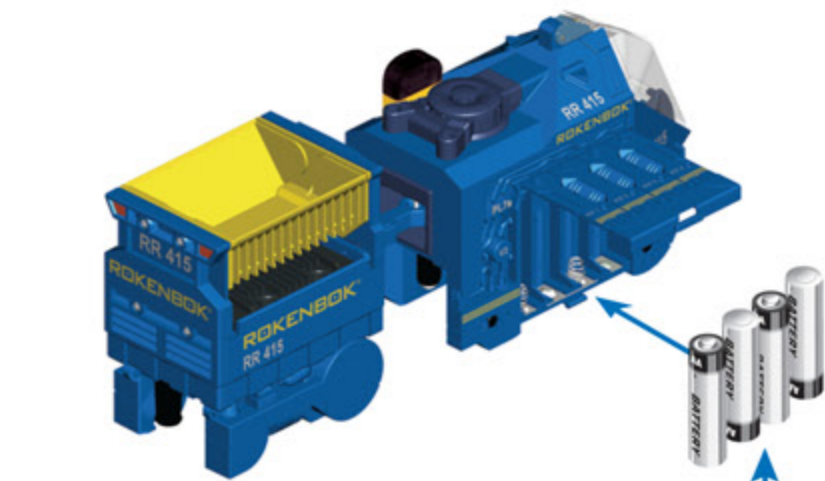

ROKENBOK[®]

S Y S T E M

Color of building pieces may differ from those shown.

- Rokenbok recommends premium alkaline batteries for use in your Rokenbok Machine.
- Batteries are to be inserted with correct polarity as shown.
- Do not mix old and new batteries.
- Do not mix alkaline, standard (carbon-zinc) or nickel cadmium batteries.

06226

6+

MONORAIL
with **TRACK & CROSSING**

WARNING:
CHOKING HAZARD.
Toy contains small parts and small balls. Not for children under 3 years.

- *Features ROK Star Control!*
- *Futuristic powered Engine and coupled Dump Car move and unload at your command*
- *Includes over six feet of track and a vehicle crossing*