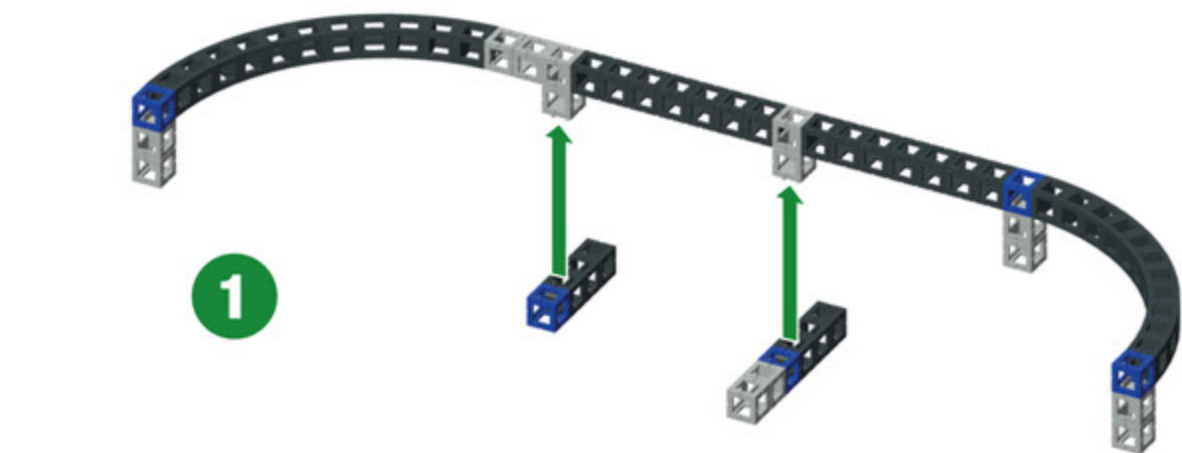

ROKENBOK®

S Y S T E M

Color of building pieces may differ from those shown.

- Rokenbok recommends premium alkaline batteries for use in your Rokenbok Machine.
- Batteries are to be inserted with correct polarity as shown.
- Do not mix old and new batteries.
- Do not mix alkaline, standard (carbon-zinc) or nickel cadmium batteries.