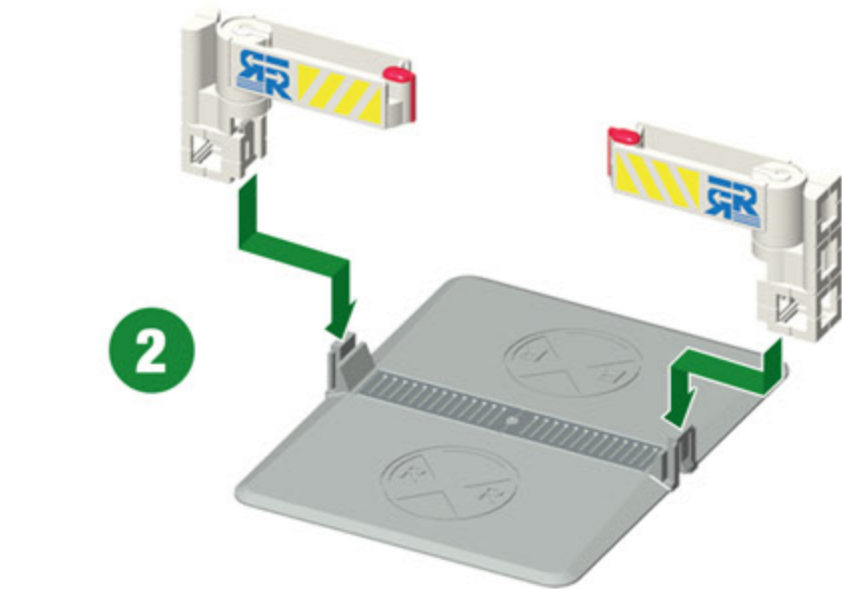

ROKENBOK[®]

S Y S T E M

Color of building pieces may differ from those shown.

- Rokenbok recommends premium alkaline batteries for use in your Rokenbok Machine.
- Batteries are to be inserted with correct polarity as shown.
- Do not mix old and new batteries.
- Do not mix alkaline, standard (carbon-zinc) or nickel cadmium batteries.

06226

6+

MONORAIL
with **TRACK & CROSSING**

WARNING:
CHOKING HAZARD.
Toy contains small parts and small balls. Not for children under 3 years.

- *Features ROK Star Control!*
- *Futuristic powered Engine and coupled Dump Car move and unload at your command*
- *Includes over six feet of track and a vehicle crossing*