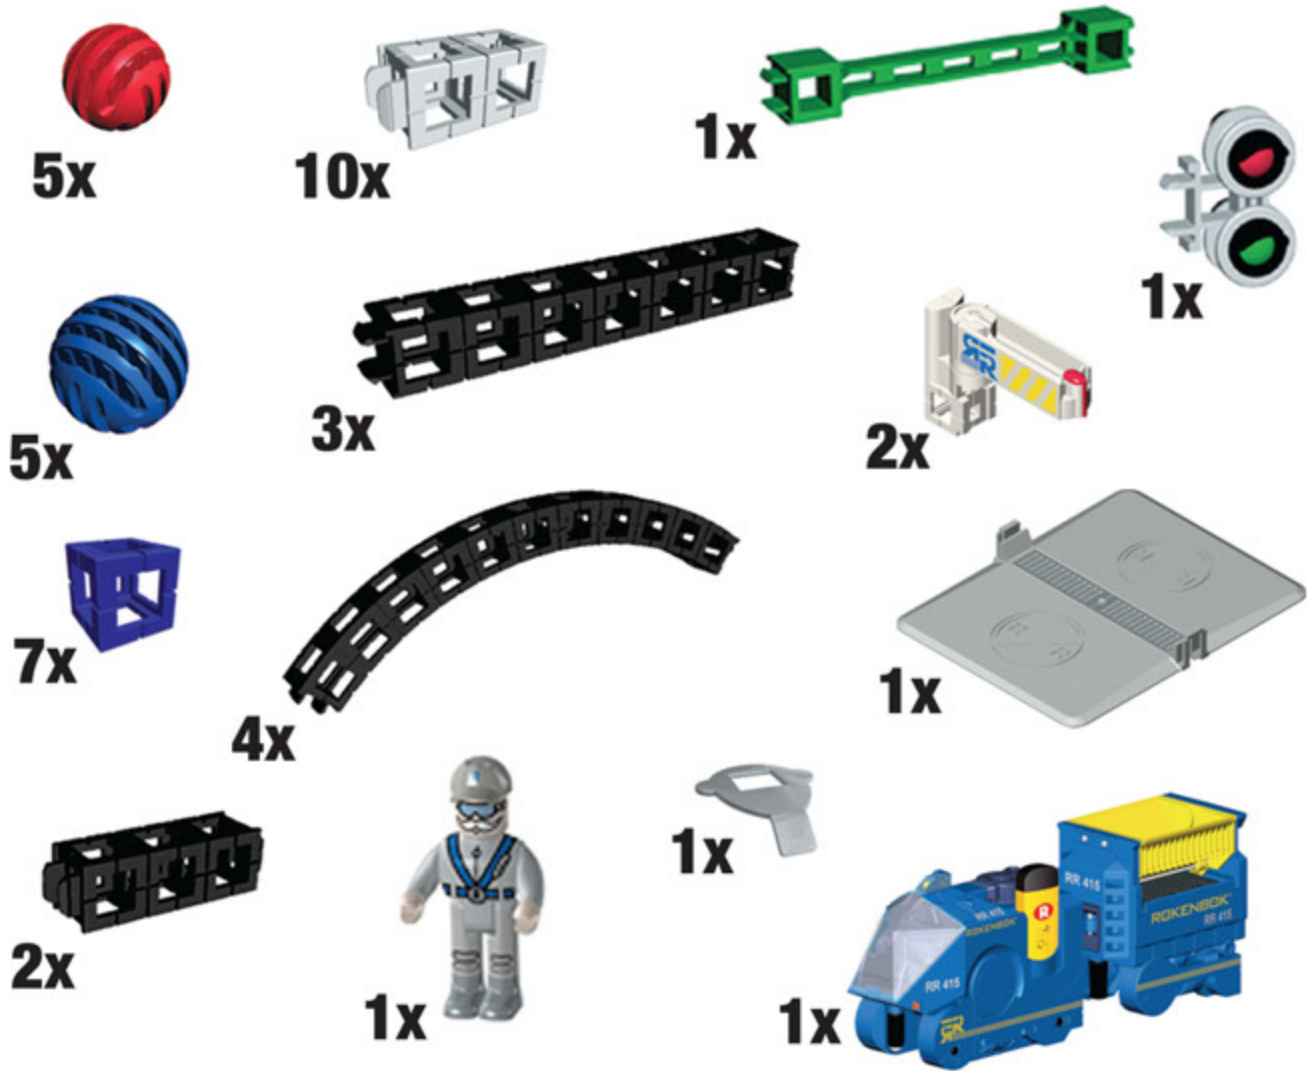

ROKENBOK[®]

S Y S T E M

Color of building pieces may differ from those shown.

- Rokenbok recommends premium alkaline batteries for use in your Rokenbok Machine.
- Batteries are to be inserted with correct polarity as shown.
- Do not mix old and new batteries.
- Do not mix alkaline, standard (carbon-zinc) or nickel cadmium batteries.

06226

6+

MONORAIL
with **TRACK & CROSSING**

WARNING:
CHOKING HAZARD.
Toy contains small parts and small balls. Not for children under 3 years.

- *Features ROK Star Control!*
- *Futuristic powered Engine and coupled Dump Car move and unload at your command*
- *Includes over six feet of track and a vehicle crossing*