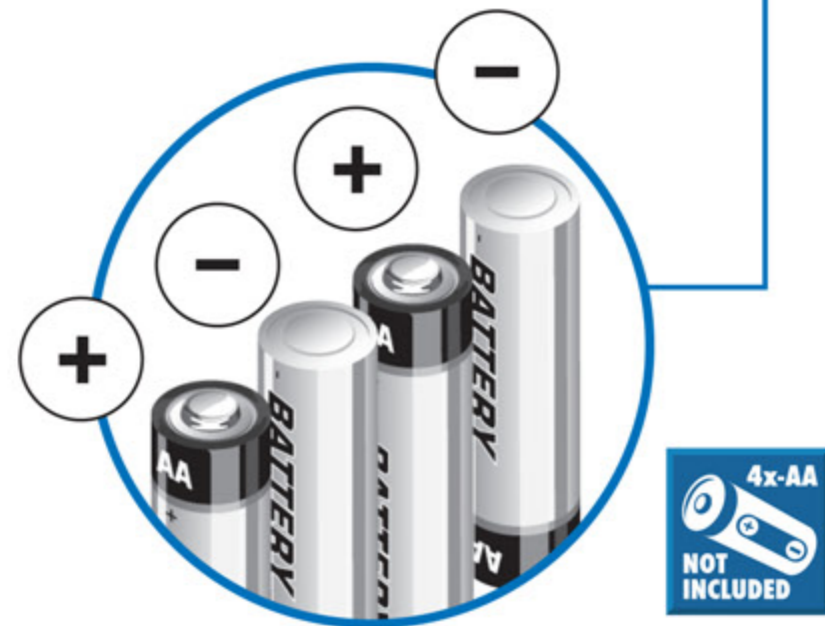

ROKENBOK[®]

S Y S T E M

Color of building pieces may differ from those shown.

- Rokenbok recommends premium alkaline batteries for use in your Rokenbok Machine.
- Batteries are to be inserted with correct polarity as shown.
- Do not mix old and new batteries.
- Do not mix alkaline, standard (carbon-zinc) or nickel cadmium batteries.

06226

6+

MONORAIL
with **TRACK & CROSSING**

WARNING:
CHOKING HAZARD.
Toy contains small parts and small balls. Not for children under 3 years.

- *Features ROK Star Control!*
- *Futuristic powered Engine and coupled Dump Car move and unload at your command*
- *Includes over six feet of track and a vehicle crossing*