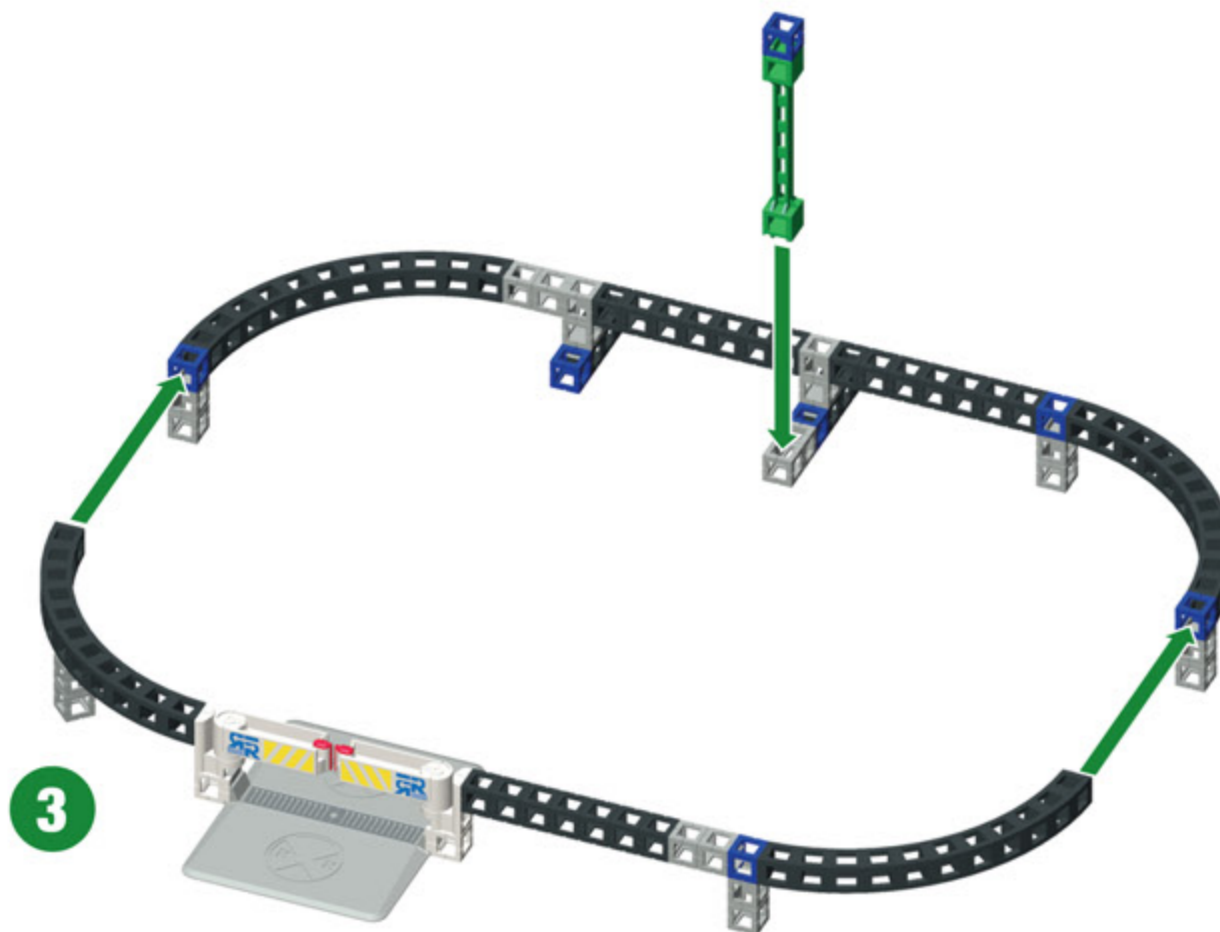

ROKENBOK[®]

S Y S T E M

Color of building pieces may differ from those shown.

- Rokenbok recommends premium alkaline batteries for use in your Rokenbok Machine.
- Batteries are to be inserted with correct polarity as shown.
- Do not mix old and new batteries.
- Do not mix alkaline, standard (carbon-zinc) or nickel cadmium batteries.

06226

6+

MONORAIL
with **TRACK & CROSSING**

WARNING:
CHOKING HAZARD.
Toy contains small parts and small balls. Not for children under 3 years.

- *Features ROK Star Control!*
- *Futuristic powered Engine and coupled Dump Car move and unload at your command*
- *Includes over six feet of track and a vehicle crossing*