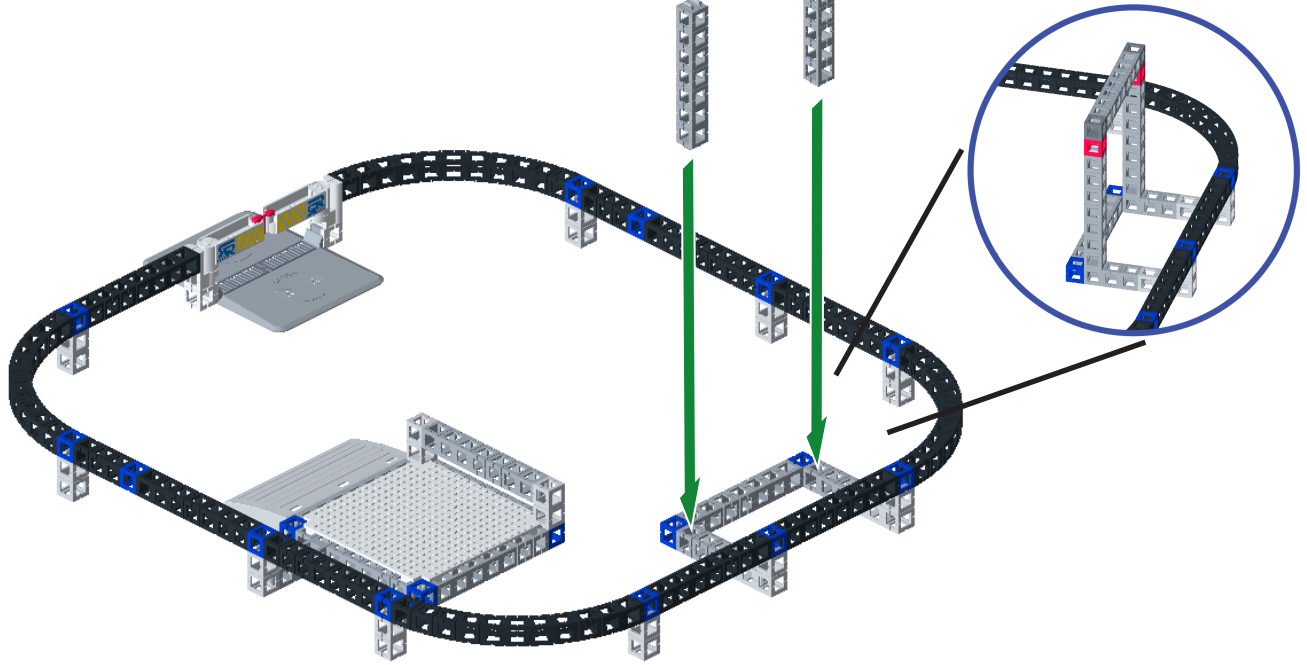

# Monorail Mania COMPLETE ACTION SET

**WARNING:**  
CHOKING HAZARD.  
Toy contains small parts and small balls. Not for children under 3 years.

10x-AA  
**NOT INCLUDED**

- |   |  |  |   |   |   |
|---|--|--|---|---|---|
|  1x  |  14x  |  9x |  2x  |  1x   |  1x  |
|  8x  |  20x  |  1x |  1x |  2x  |  1x  |
|  8x  |  2x   |  2x |  2x  |  1x  |  1x  |
|  4x  |  1x   |  |   |   |   |
|  2x  |  1x   |  4x |  1x |   |   |
|  7x |  1x |  |   |  1x |  1x |

Color of building pieces may differ from those shown.

1

2

3

4

5

6

7