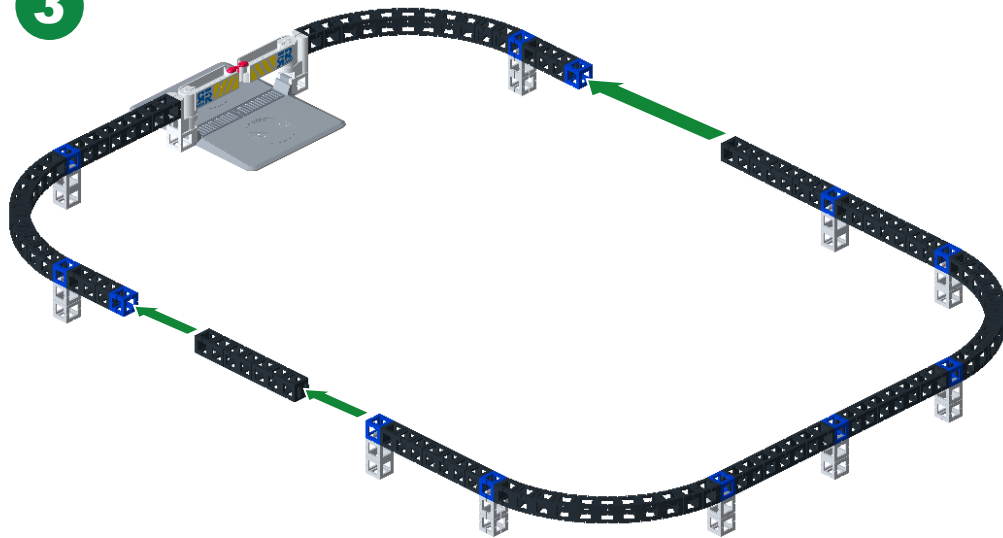

# Monorail Mania COMPLETE ACTION SET

**WARNING:**  
CHOKING HAZARD.  
Toy contains small parts and small balls. Not for children under 3 years.

10x-AA  
**NOT INCLUDED**

- |   |  |  |   |   |   |
|---|--|--|---|---|---|
|  1x  |  14x  |  9x |  2x  |  1x   |  1x  |
|  8x  |  20x  |  1x |  1x |  2x  |  1x  |
|  8x  |  2x   |  2x |  2x  |  1x  |  1x  |
|  4x  |  1x   |  |   |   |   |
|  2x  |  1x   |  4x |  1x |   |   |
|  7x |  1x |  |   |  1x |  1x |

Color of building pieces may differ from those shown.

1

2

3

4

5

6

7