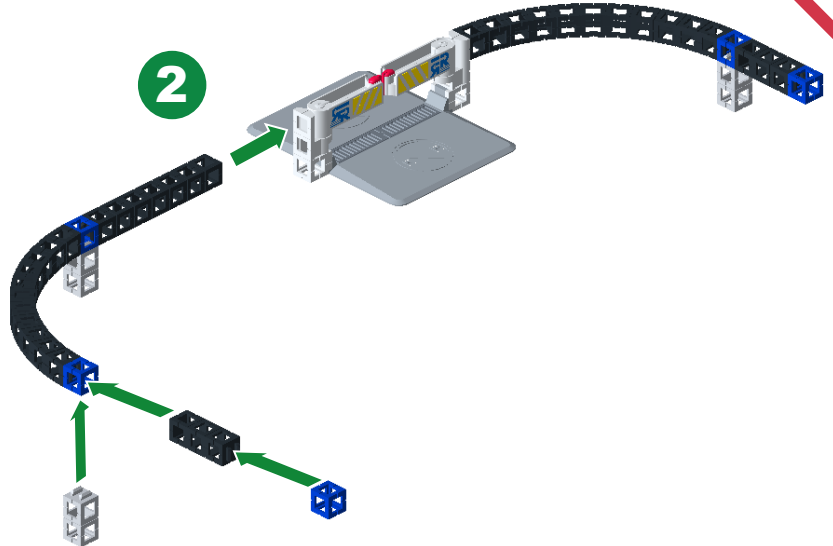

# Monorail Mania COMPLETE ACTION SET

**WARNING:**  
CHOKING HAZARD.  
Toy contains small parts and small balls. Not for children under 3 years.

10x-AA  
**NOT INCLUDED**

- |   |  |  |   |   |   |
|---|--|--|---|---|---|
|  1x  |  14x  |  9x |  2x  |  1x   |  1x  |
|  8x  |  20x  |  1x |  1x |  2x  |  1x  |
|  8x  |  2x   |  2x |  2x  |  1x  |  1x  |
|  4x  |  1x   |  |   |   |   |
|  2x  |  1x   |  4x |  1x |   |   |
|  7x |  1x |  |   |  1x |  1x |

Color of building pieces may differ from those shown.

1

2

3

4

5

6

7