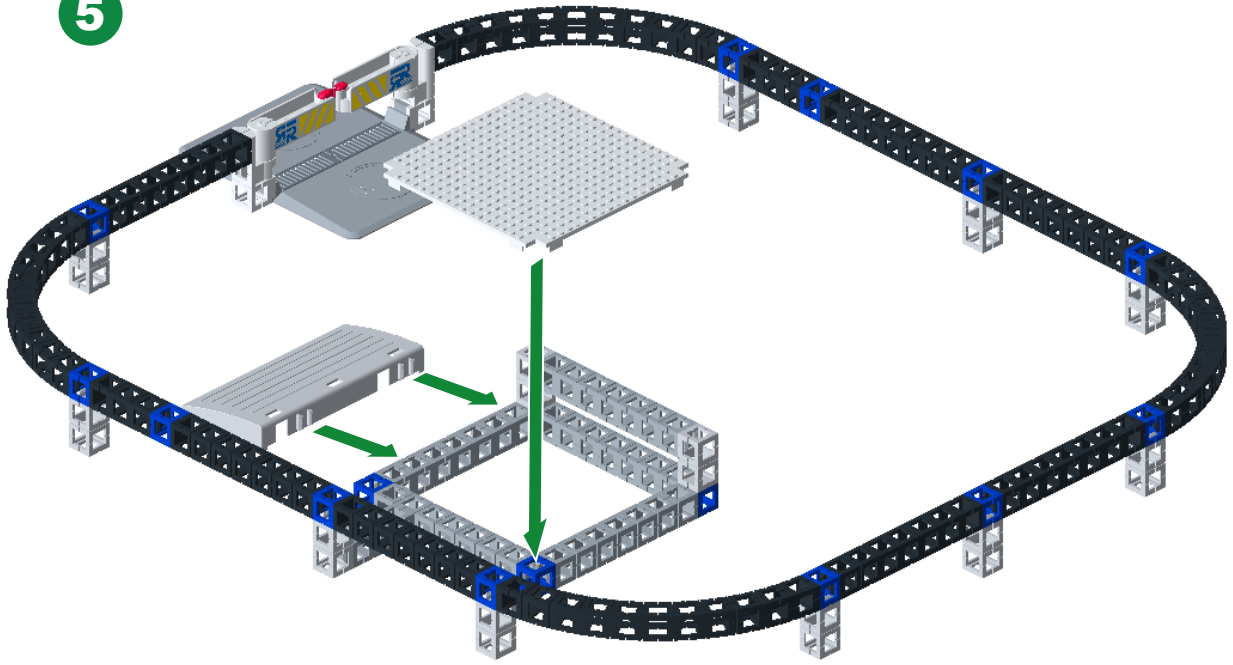

# Monorail Mania COMPLETE ACTION SET

**WARNING:**  
CHOKING HAZARD.  
Toy contains small parts and small balls. Not for children under 3 years.

10x-AA  
**NOT INCLUDED**

- |   |  |  |   |   |   |
|---|--|--|---|---|---|
|  1x  |  14x  |  9x |  2x  |  1x   |  1x  |
|  8x  |  20x  |  1x |  1x |  2x  |  1x  |
|  8x  |  2x   |  2x |  2x  |  1x  |  1x  |
|  4x  |  1x   |  |   |   |   |
|  2x  |  1x   |  4x |  1x |   |   |
|  7x |  1x |  |   |  1x |  1x |

Color of building pieces may differ from those shown.

1

2

3

4

5

6

7