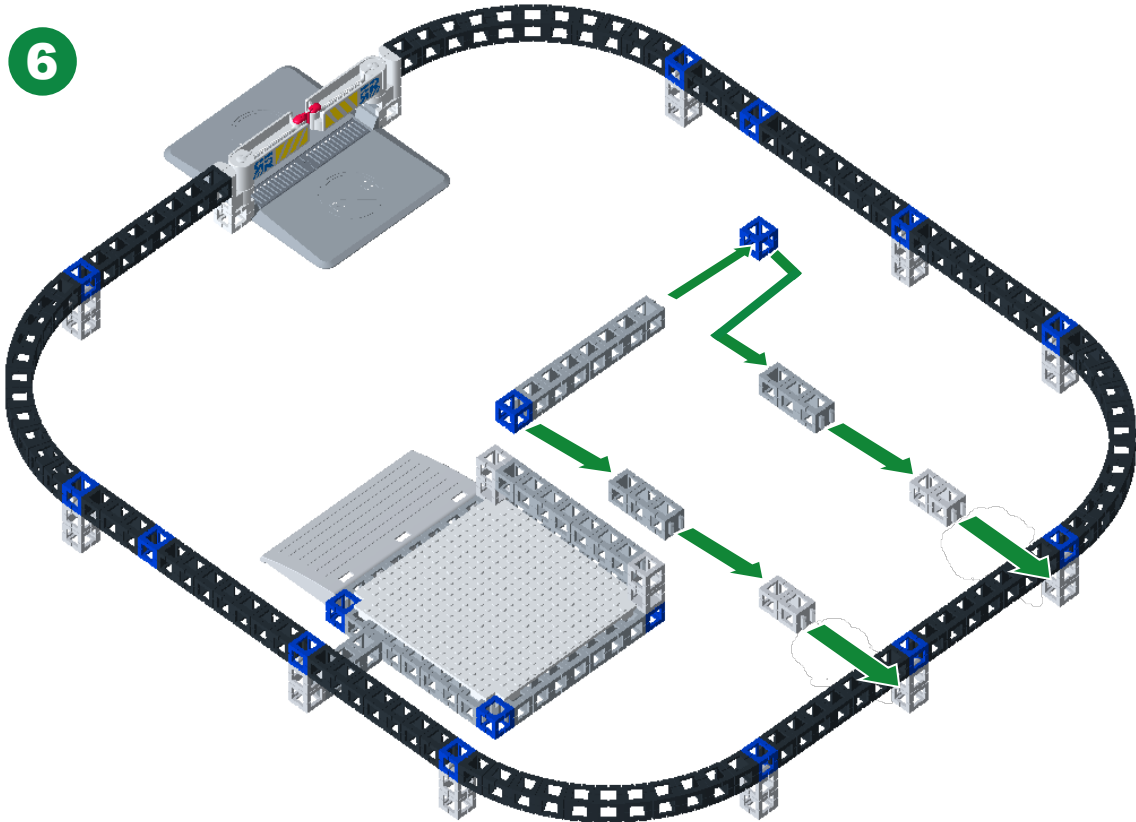

# Monorail Mania COMPLETE ACTION SET

**WARNING:**  
CHOKING HAZARD.  
Toy contains small parts and small balls. Not for children under 3 years.

10x-AA  
**NOT INCLUDED**

- |   |  |  |   |   |   |
|---|--|--|---|---|---|
|  1x  |  14x  |  9x |  2x  |  1x   |  1x  |
|  8x  |  20x  |  1x |  1x |  2x  |  1x  |
|  8x  |  2x   |  2x |  2x  |  1x  |  1x  |
|  4x  |  1x   |  |   |   |   |
|  2x  |  1x   |  4x |  1x |   |   |
|  7x |  1x |  |   |  1x |  1x |

Color of building pieces may differ from those shown.

1

2

3

4

5

6

7