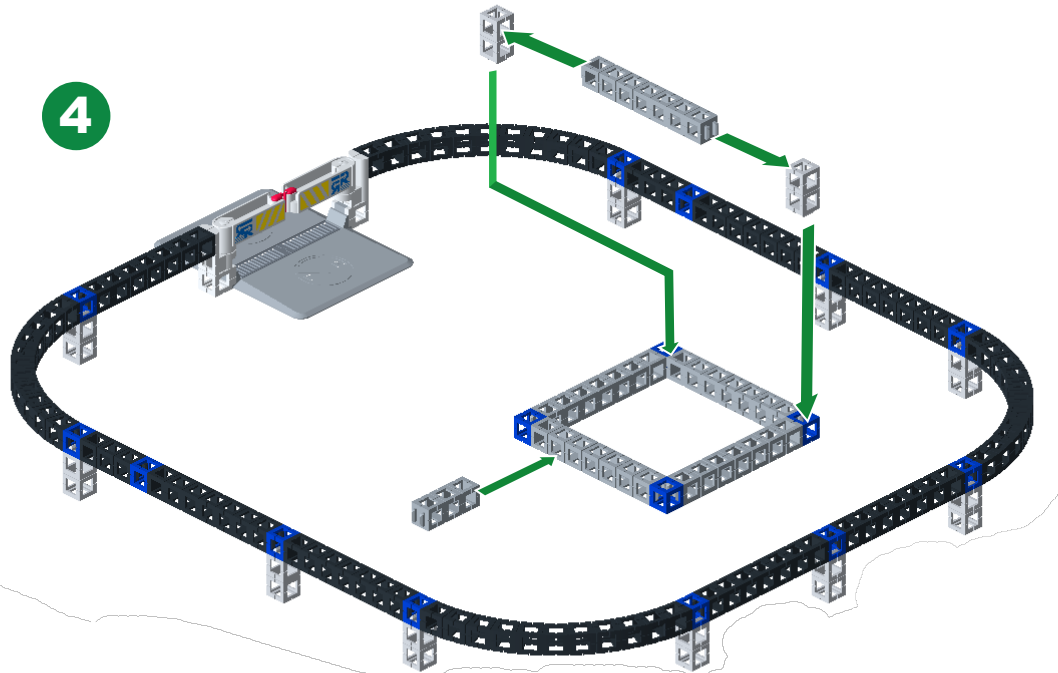

# Monorail Mania COMPLETE ACTION SET

**WARNING:**  
CHOKING HAZARD.  
Toy contains small parts and small balls. Not for children under 3 years.

10x-AA  
**NOT INCLUDED**

- |   |  |  |   |   |   |
|---|--|--|---|---|---|
|  1x  |  14x  |  9x |  2x  |  1x   |  1x  |
|  8x  |  20x  |  1x |  1x |  2x  |  1x  |
|  8x  |  2x   |  2x |  2x  |  1x  |  1x  |
|  4x  |  1x   |  |   |   |   |
|  2x  |  1x   |  4x |  1x |   |   |
|  7x |  1x |  |   |  1x |  1x |

Color of building pieces may differ from those shown.

1

2

3

4

5

6

7