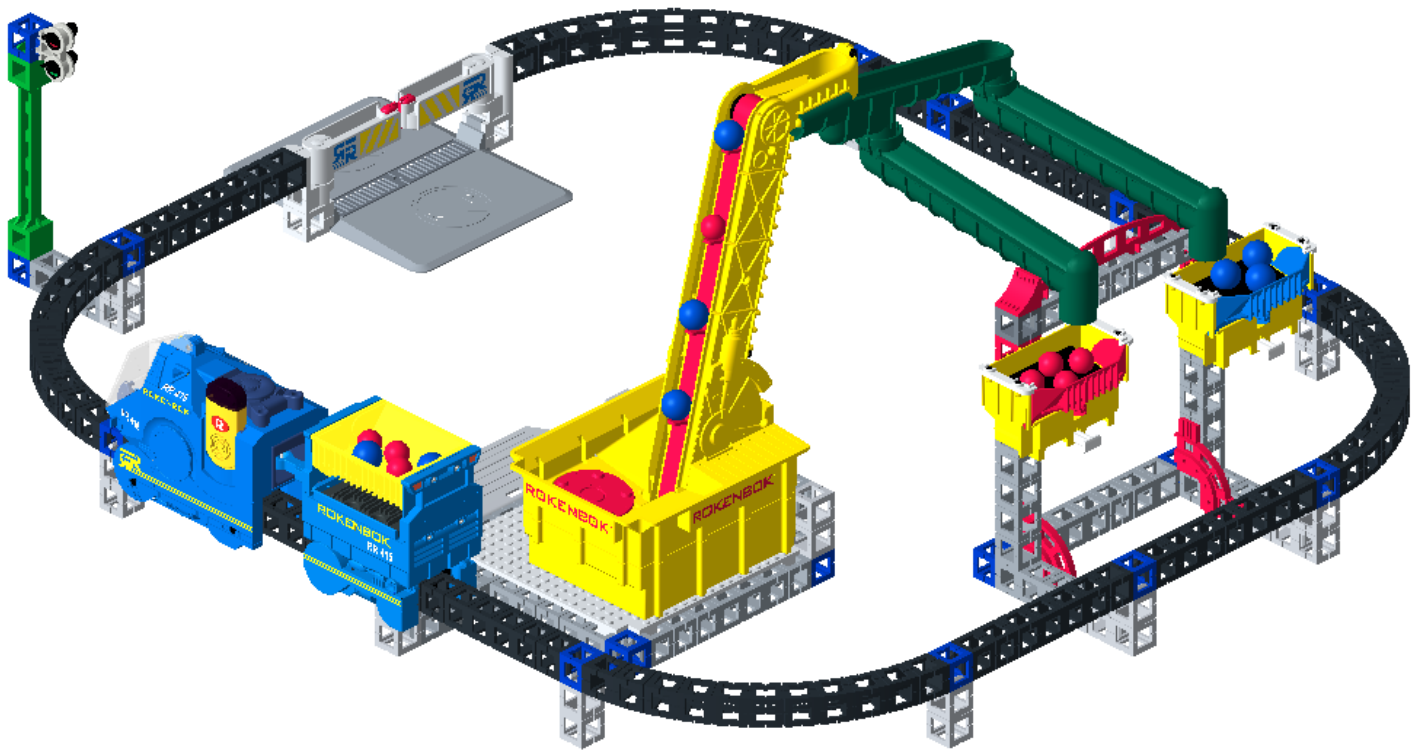

www.rokenbok.com