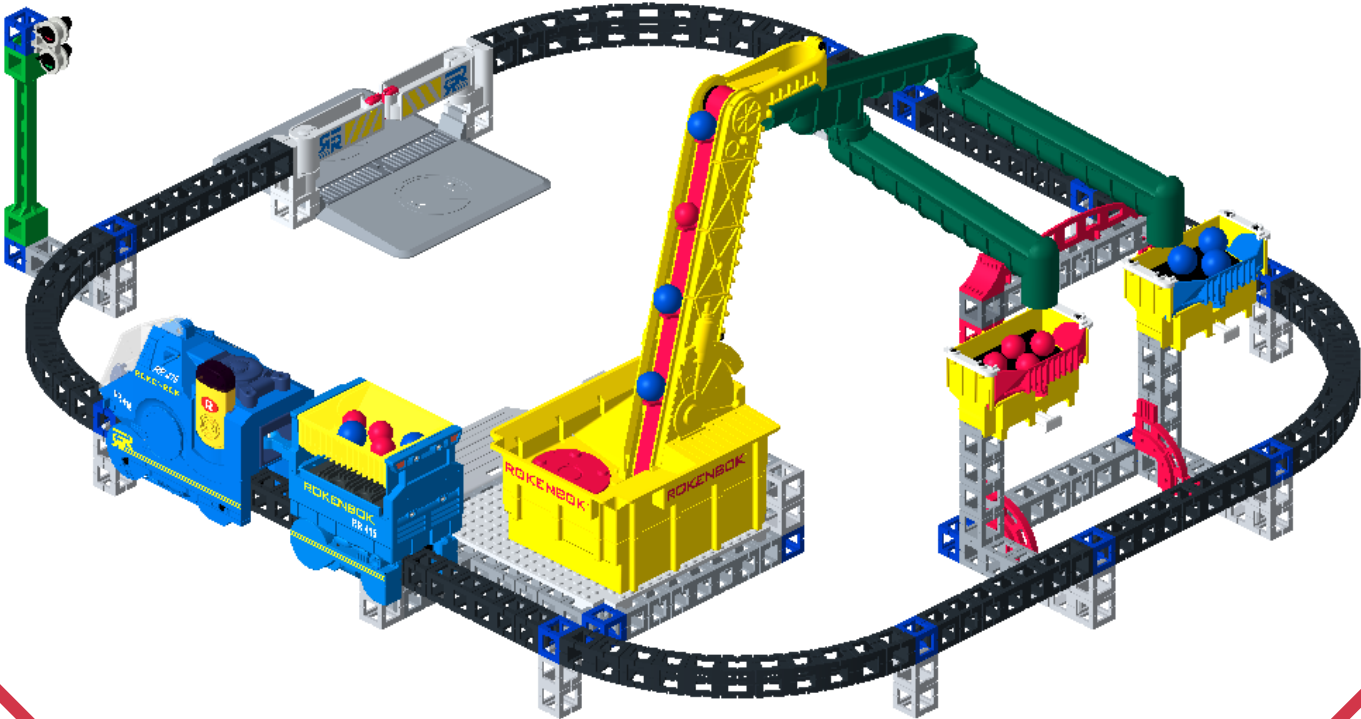

# Monorail Mania COMPLETE ACTION SET

**WARNING:**  
CHOKING HAZARD.  
Toy contains small parts and small balls. Not for children under 3 years.

10x-AA  
**NOT INCLUDED**

- |   |  |  |   |   |   |
|---|--|--|---|---|---|
|  1x  |  14x  |  9x |  2x  |  1x   |  1x  |
|  8x  |  20x  |  1x |  1x |  2x  |  1x  |
|  8x  |  2x   |  2x |  2x  |  1x  |  1x  |
|  4x  |  1x   |  |   |   |   |
|  2x  |  1x   |  4x |  1x |   |   |
|  7x |  1x |  |   |  1x |  1x |

Color of building pieces may differ from those shown.

1

2

3

4

5

6

7