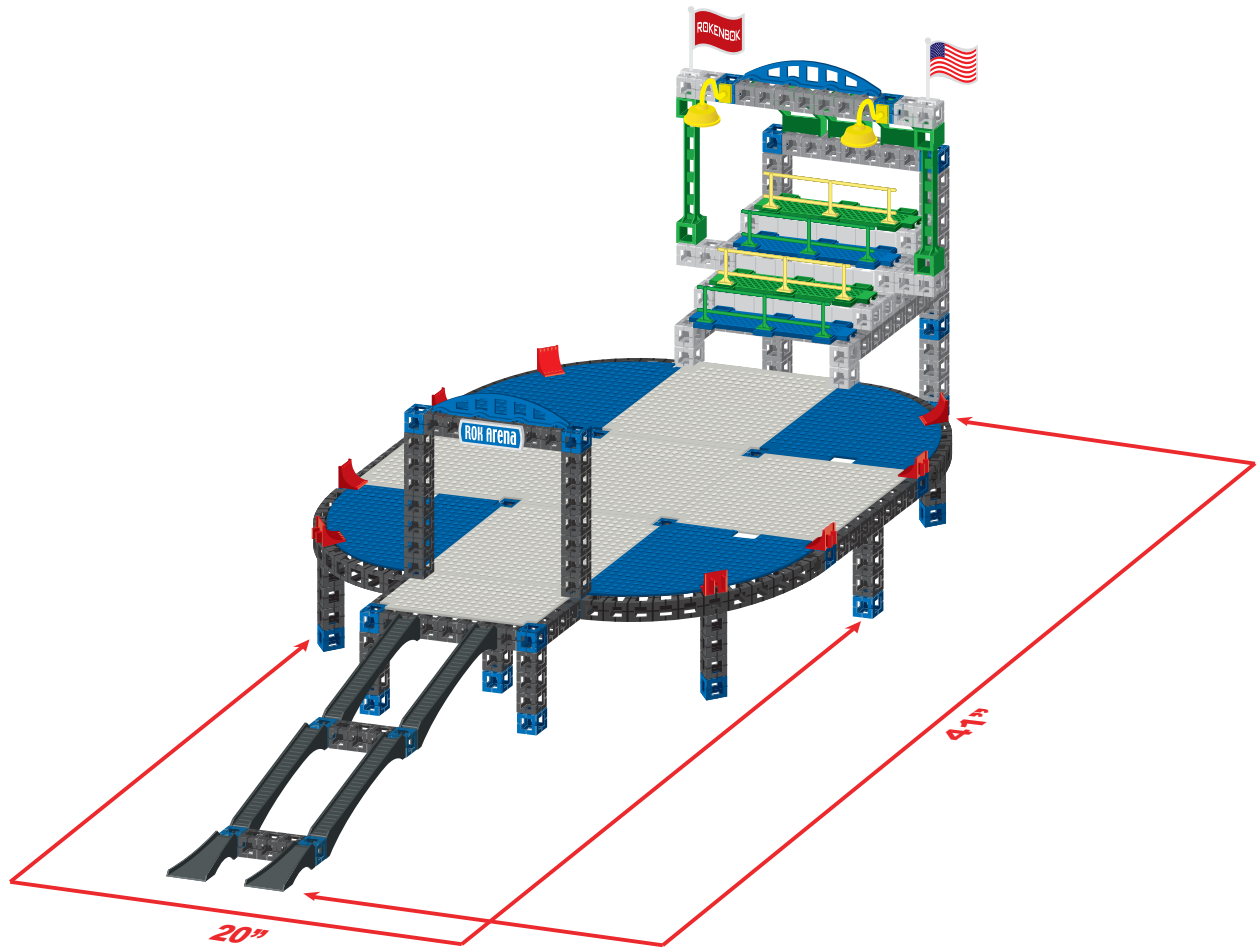

DEFENDER DUEL

2 Player Start Set

10

11

12