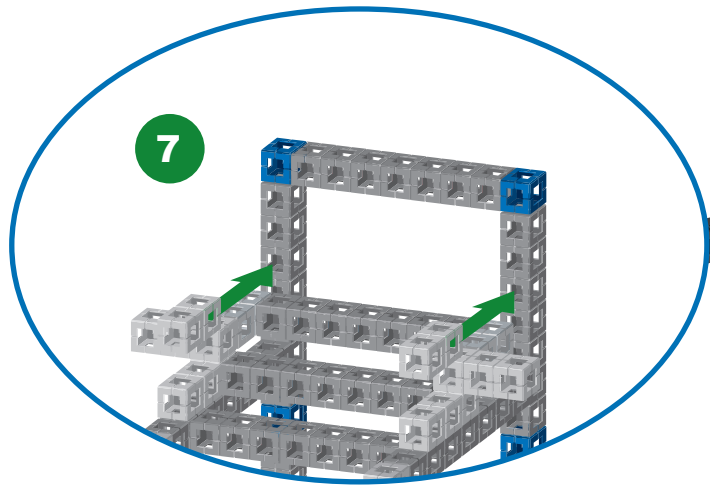

DEFENDER DUEL

2 Player Start Set

10

11

12