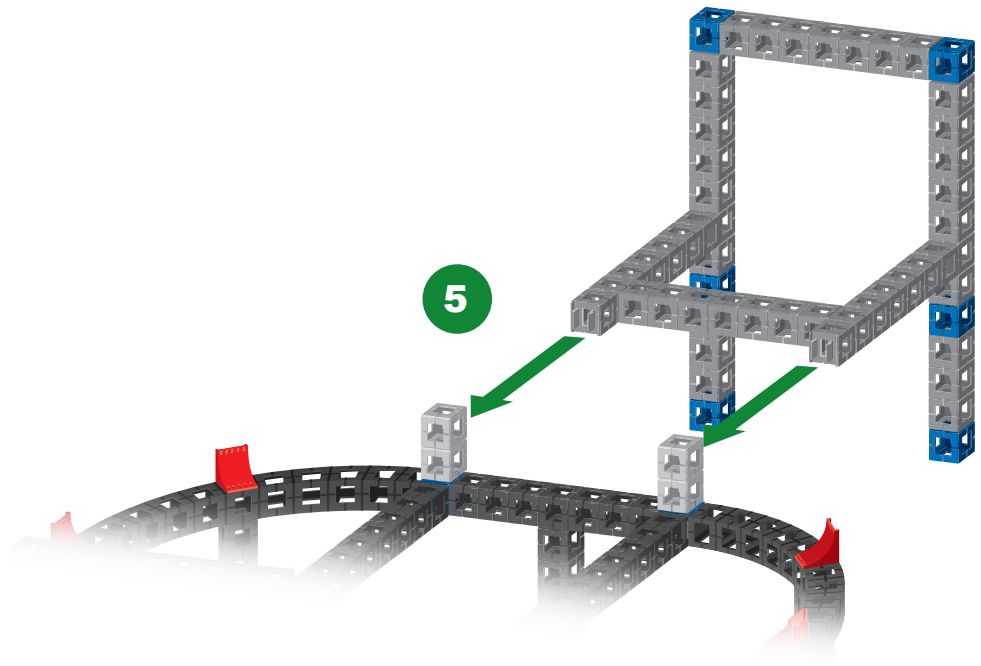

DEFENDER DUEL

2 Player Start Set

10

11

12