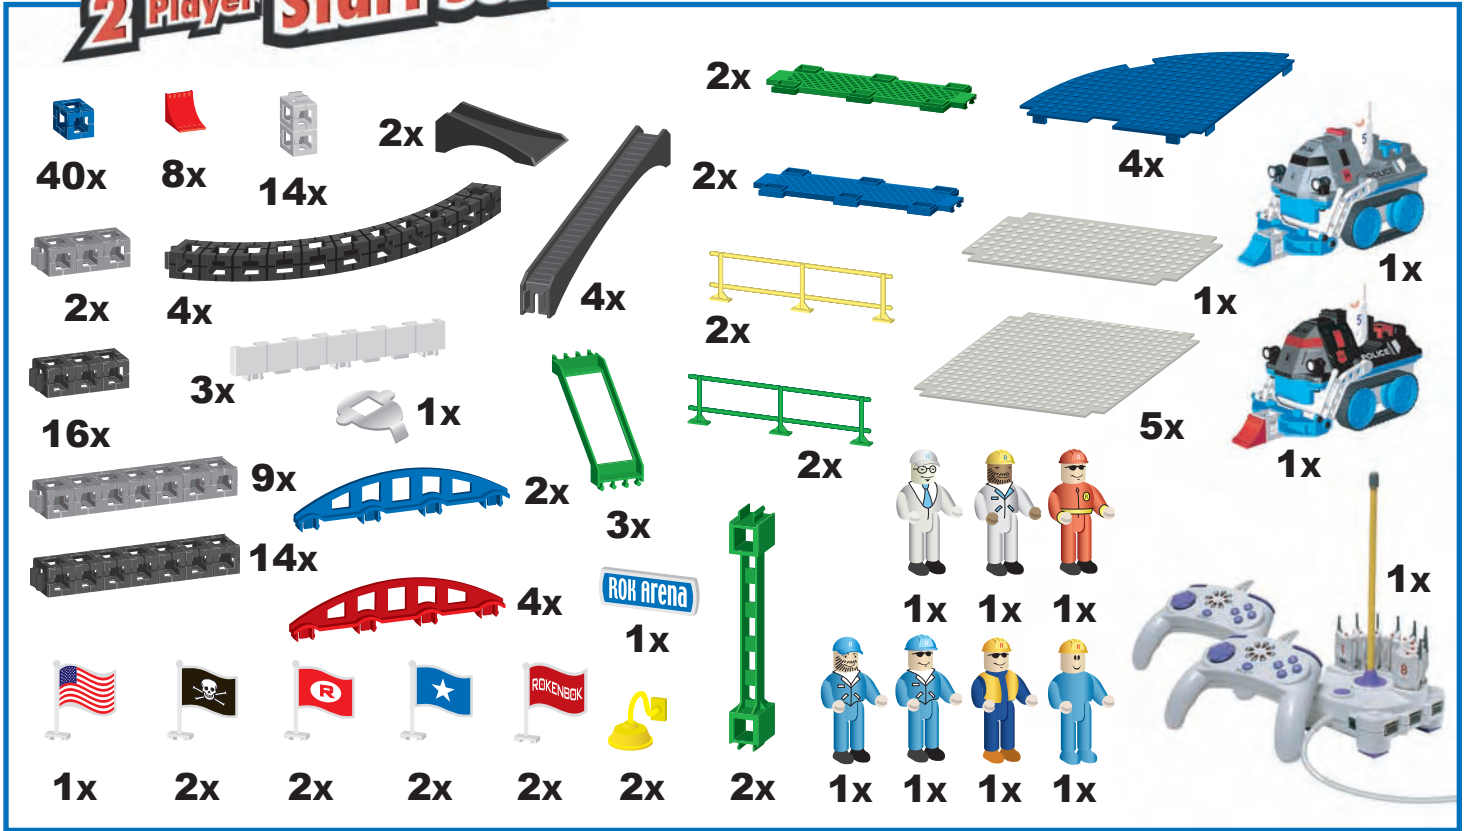

DEFENDER DUEL

2 Player Start Set

10

11

12