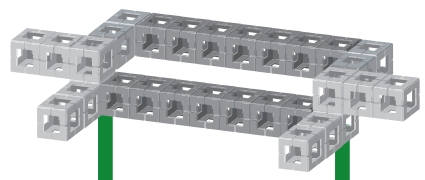

DEFENDER DUEL

2 Player Start Set

10

11

12