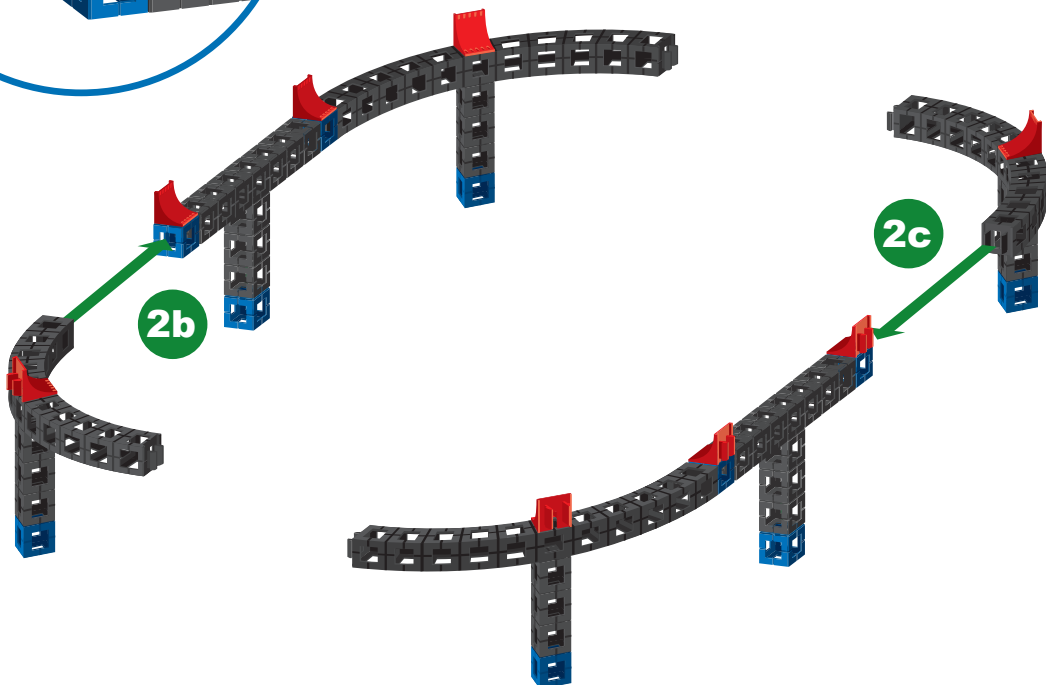

DEFENDER DUEL

2 Player Start Set

10

11

12