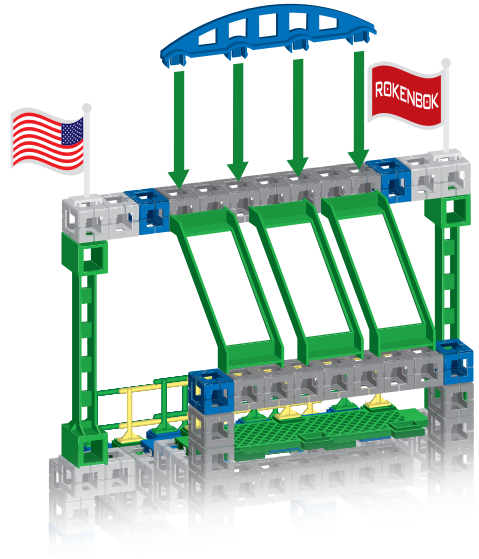

DEFENDER DUEL

2 Player Start Set

10

11

12