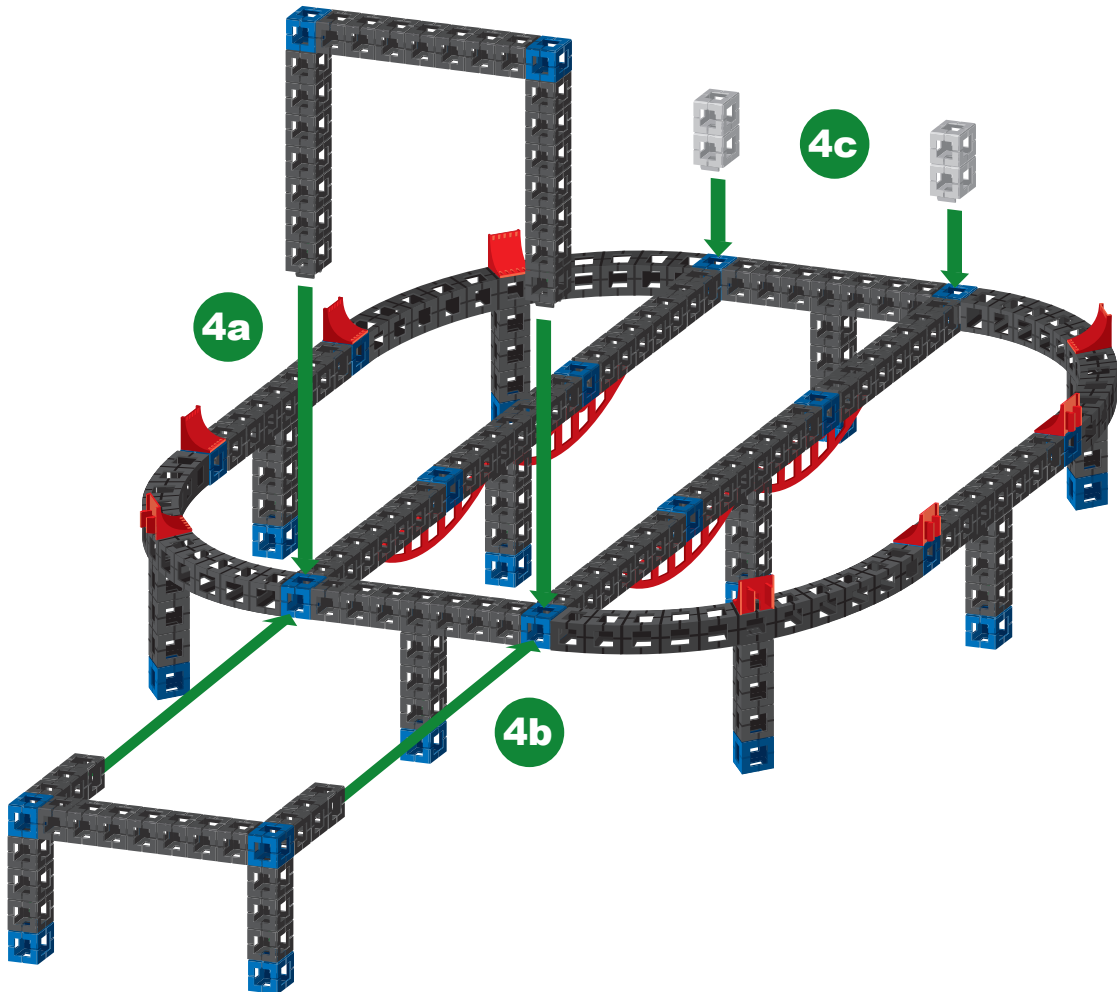

DEFENDER DUEL

2 Player Start Set

10

11

12