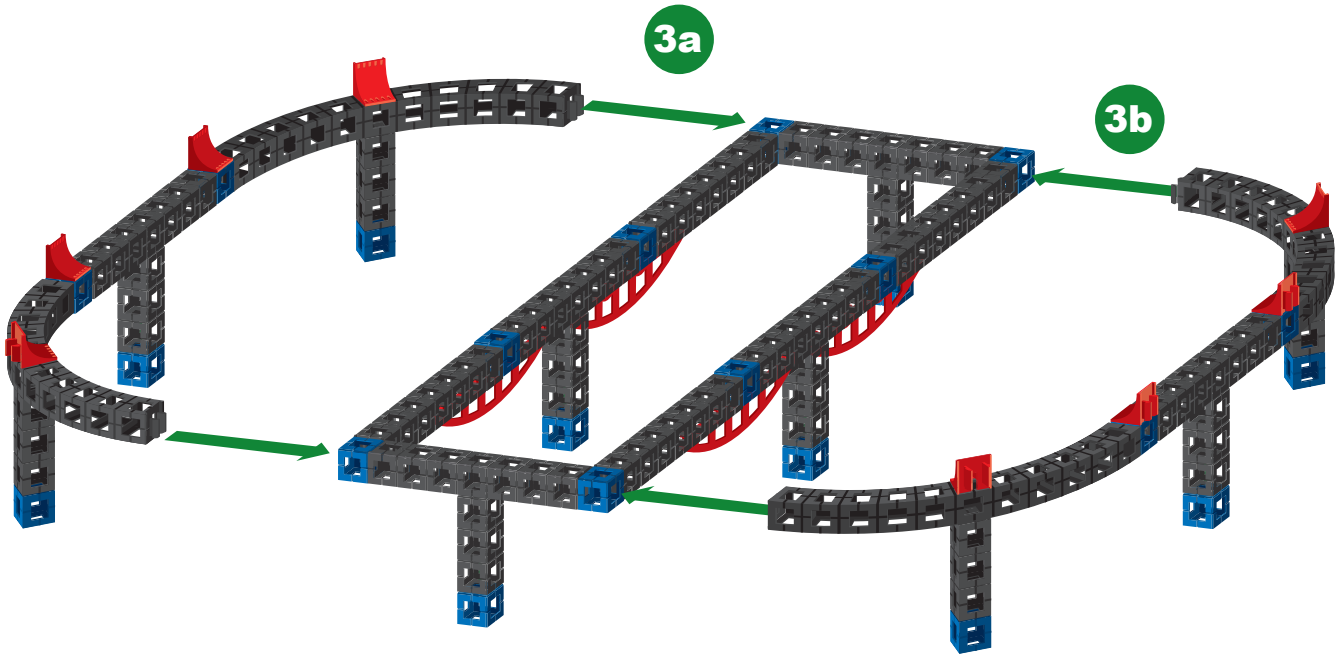

DEFENDER DUEL

2 Player Start Set

10

11

12