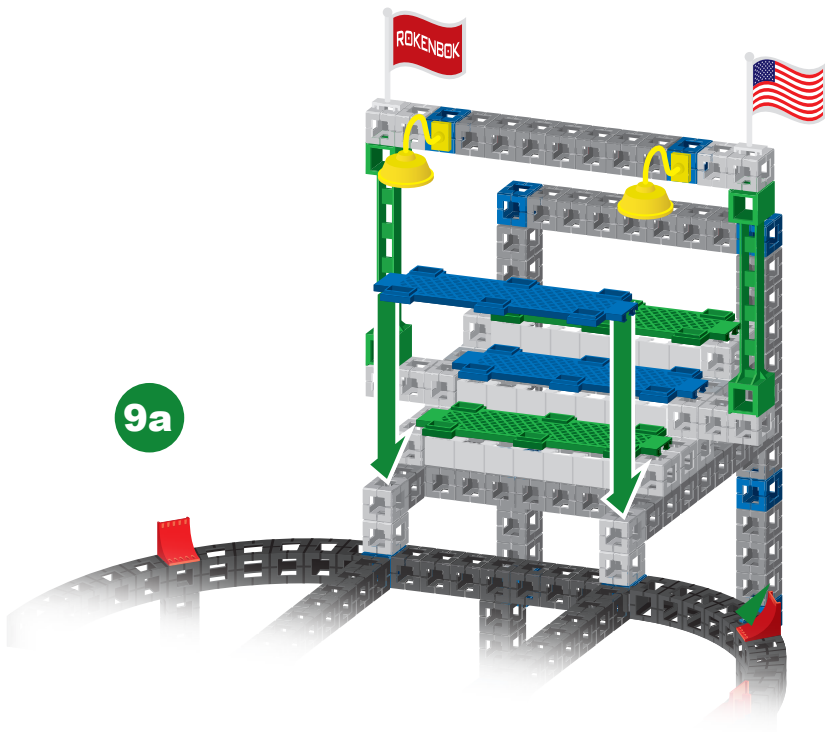

DEFENDER DUEL

2 Player Start Set

10

11

12