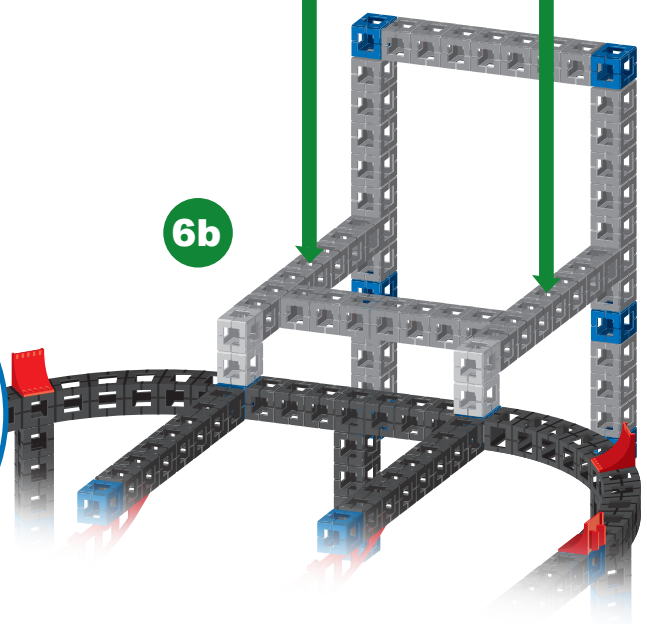

DEFENDER DUEL

2 Player Start Set

10

11

12