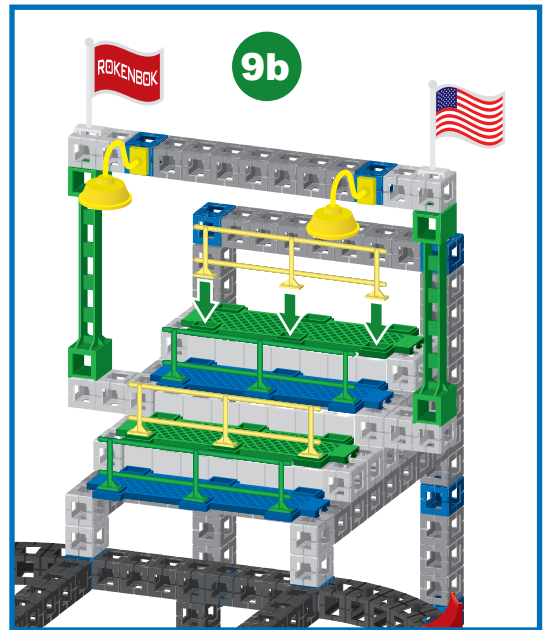

DEFENDER DUEL

2 Player Start Set

10

11

12