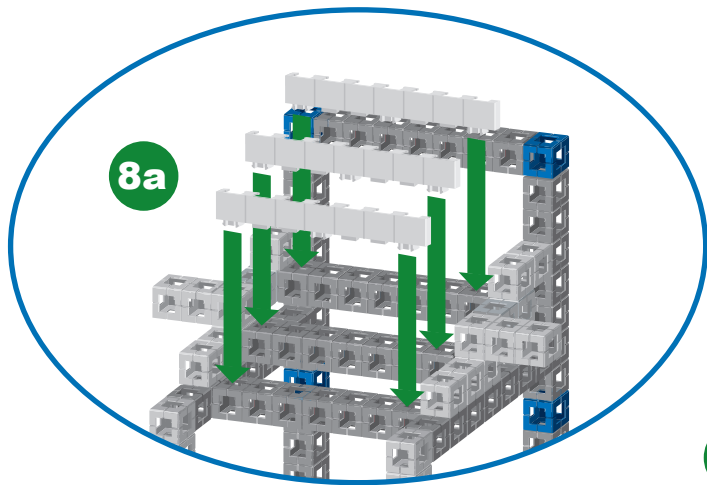

DEFENDER DUEL

2 Player Start Set

10

11

12