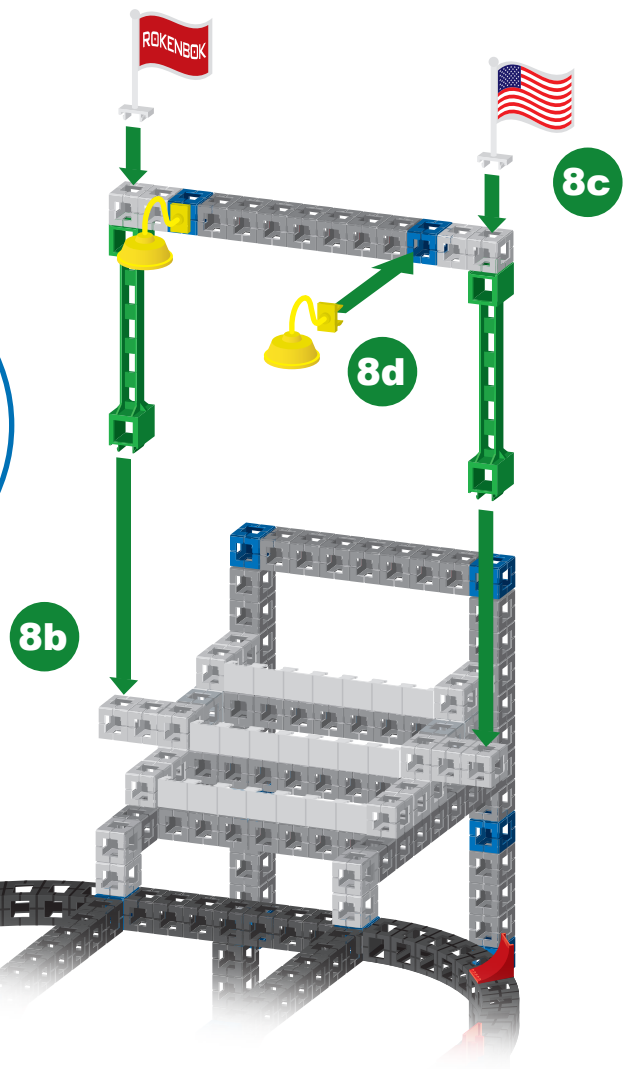

DEFENDER DUEL

2 Player Start Set

10

11

12